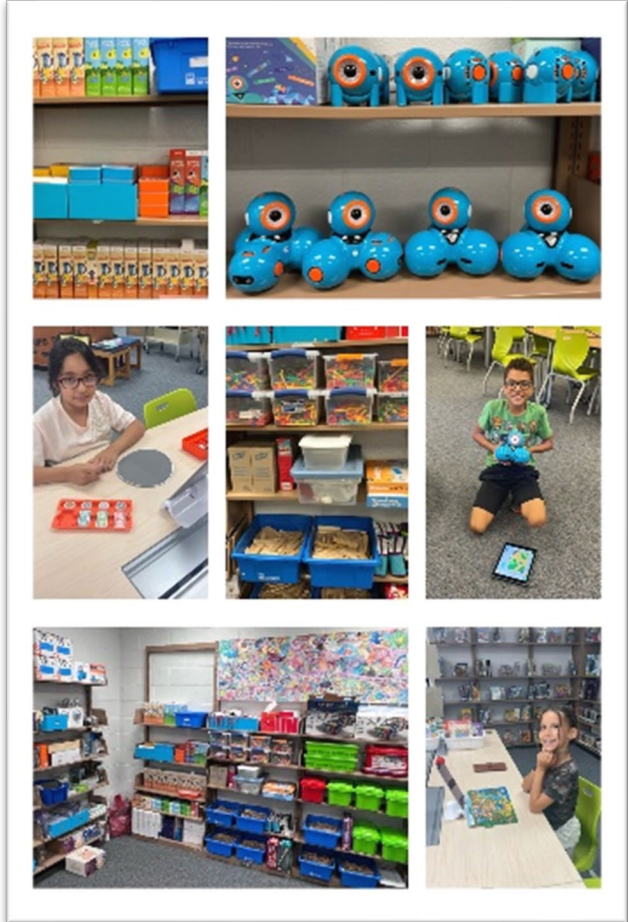

*Dynamic Dolphin* students can participate in the **Afterschool Maker Space Day**, where they get to explore our coding, robotics, and building resources (2:30 – 3:30 PM; date TBD)

Our famous DESF car **magnet**, showing your support for the Foundation